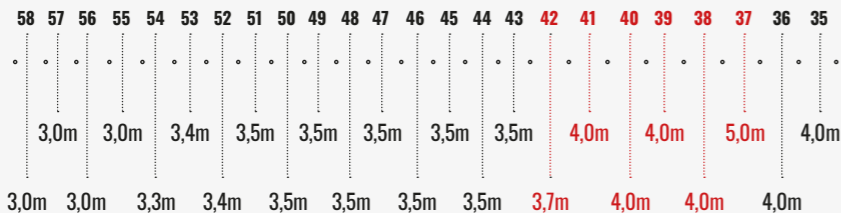

AURAJOKI

TERRACE
2H
BOAT PARKING
FOR RESTAURANT
VISITORS

LAITURI 2 / PIER 2

RESERVED FOR ONLINE BOOKING

AURAJOKI

15.1

14.1

5,15m

5,15m

LAITURI 1 / PIER 1

RESERVED FOR ONLINE BOOKING

AURAJOKI